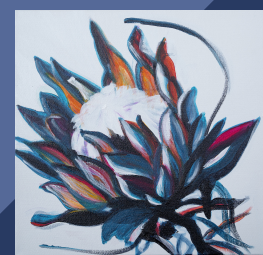

Protea of Mt Tomah

Acrylic on Canvas

30cm x 30cm x 4

$200 each or $700 for the set of four