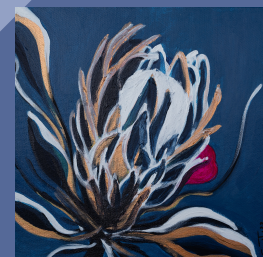

Protea of Mt Tomah

Acrylic on Canvas

30cm x 30cm x 4

$200 each or $700 for the set of four